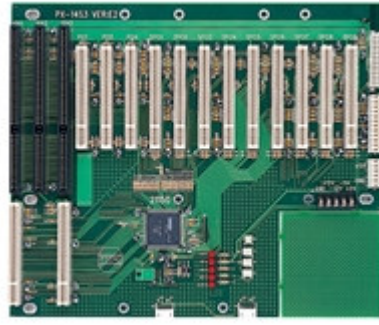

PX-14S3

PICMG Bridged Backplane with 12 PCI/2 ISA Bus, AT/ATX power connector

◆ [Ordering Information](#)

◆ [See Large Image\(s\)](#)

Download

+ [Downloads](#)

+ [Catalog](#) 

Ordering Information

Part No.	Description
PX-14S3-RS-R41	14-slot backplane with 12 PCI slots and 2 ISA Bus slots